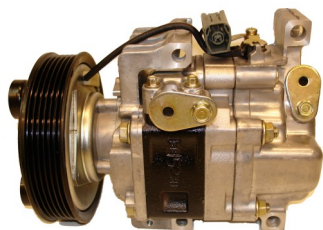

Art.#/part#

MAZDA 6

Axeltätningar/Shaft seals

Exp.ventiler/Exp.valves

Art# FS39301
Org# GJ6A61J14B

Kompressorer/Compressors

Art# FS58462
Org#

Art# FS58918-5
Org#