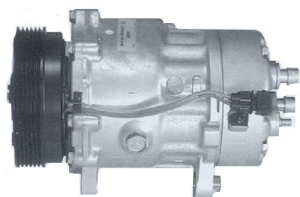

Art# FS5801206
Org# 1L0820413B